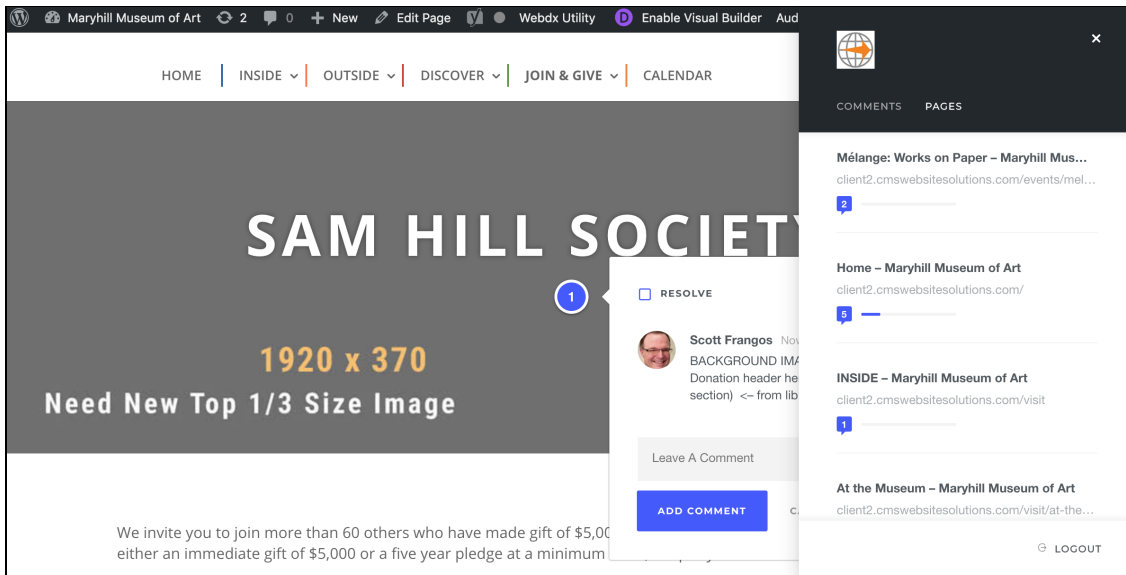

**Webdirexion Huddle Collaboration System:** When you work with Webdirexion, we provide a central way to track and communicate work in progress via our Webdirexion Huddle system. Now you know who's doing what and what tasks are underway at your site. Here's how huddle looks when you login and open the message list box:

Above: We gather and manage clear, contextual comments directly on top of your live website during Webdirexion projects. Note that "Pages" link at top right reveals all comments on all pages for your website project.